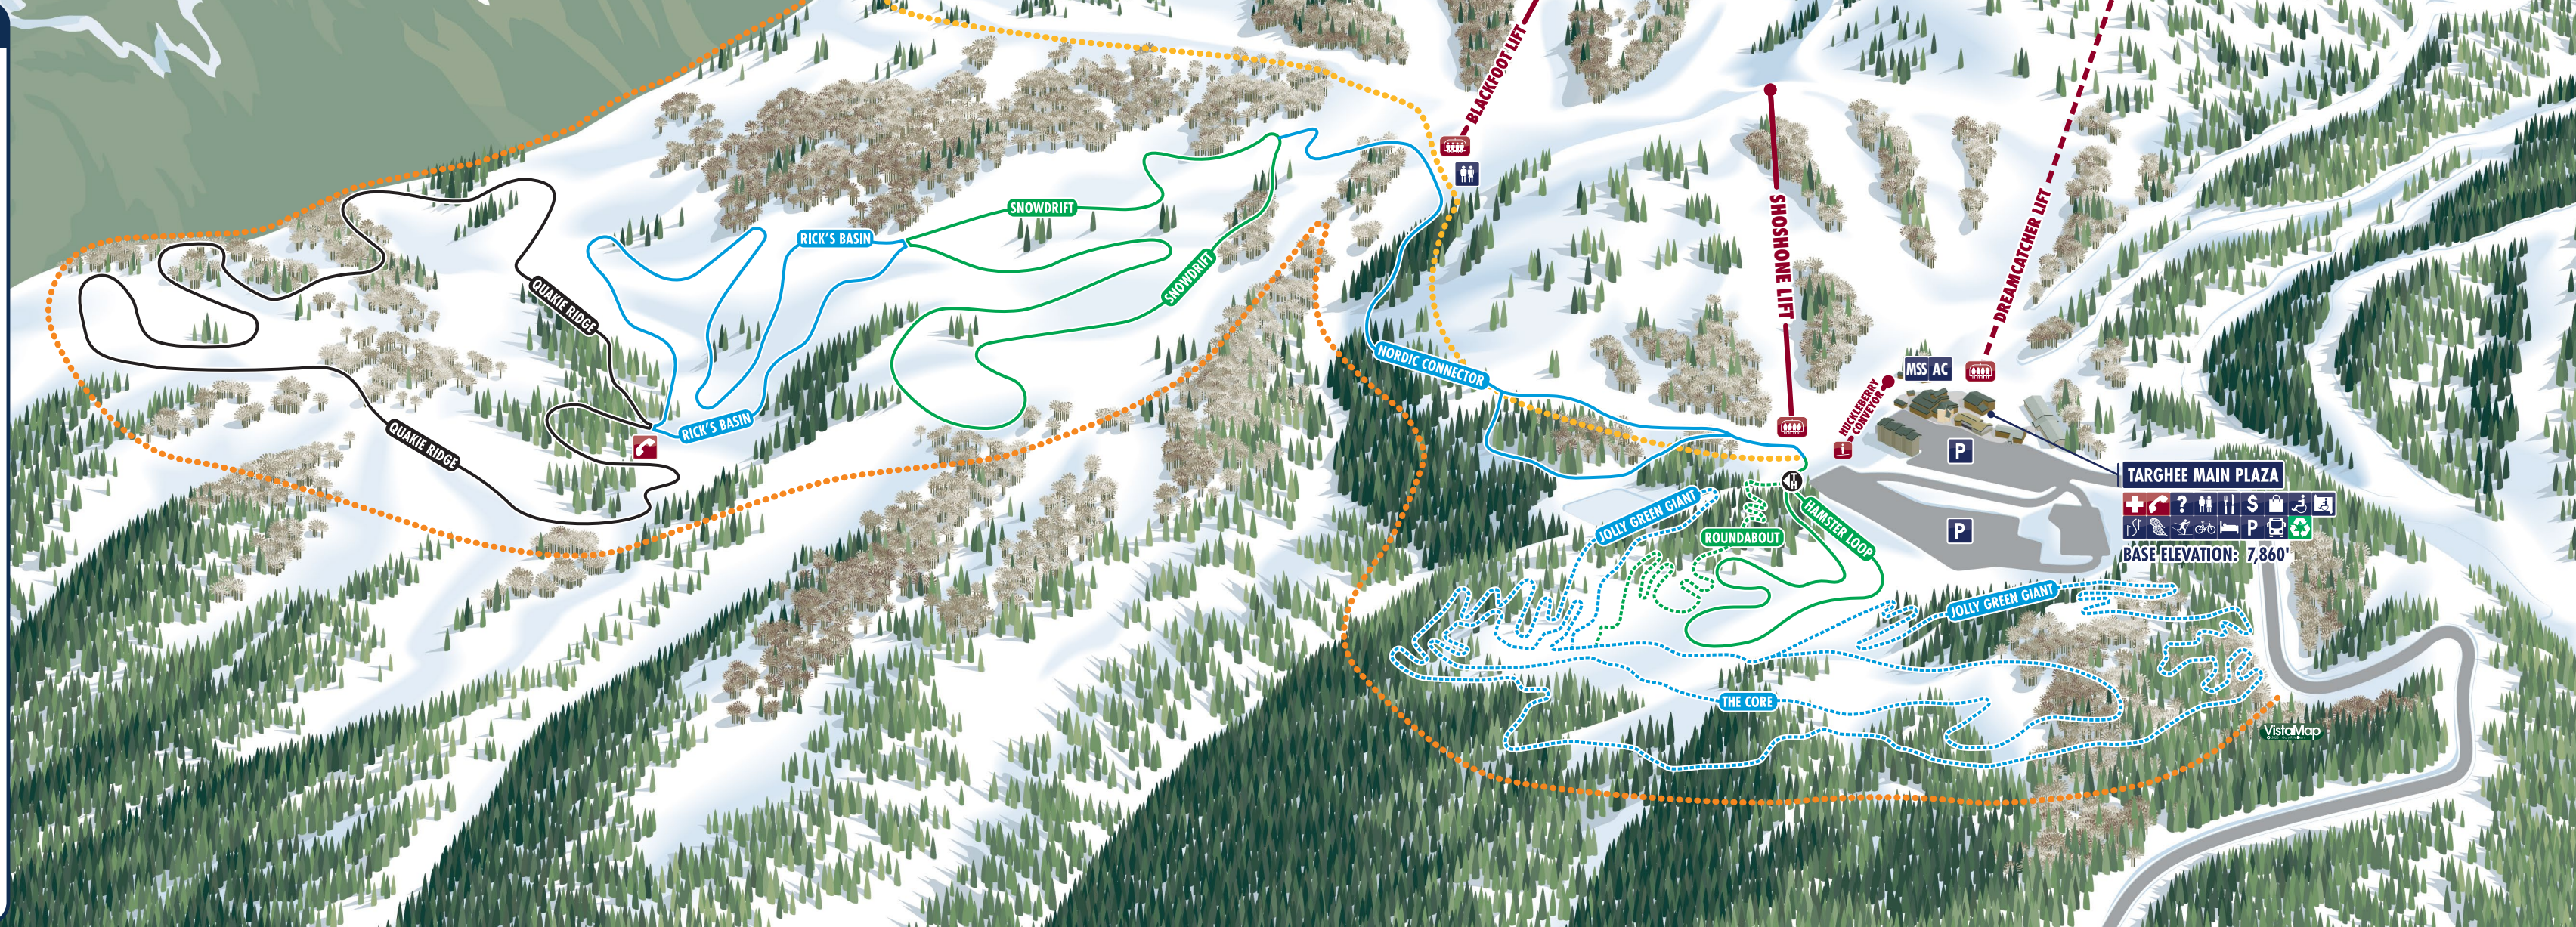

MAP KEY

TRAIL MARKERS & RATINGS

-  **TRAIL HEAD**
START YOUR ADVENTURE HERE
-  **MOUNTAIN SPORTS SCHOOL**
SNOWSHOE RENTALS AND TOURS
-  **ADVENTURE CENTER**
PURCHASE PASSES HERE
-  **EASIER TRAILS**
-  **MORE DIFFICULT TRAILS**
-  **MOST DIFFICULT TRAILS**
-  **EMERGENCY PHONE**
-  **RESORT BOUNDARY**
NOT MARKED

MULTI-USE TRAILS

-  **HAMSTER LOOP**
1.3 KM / 0.8 mile
-  **NORDIC CONNECTOR TRAIL**
1.7 KM / 1 mile
-  **SNOWDRIFT LOOP TRAIL**
2.75 KM / 1.25 mile
-  **RICK'S BASIN LOOP TRAIL**
2.75 KM / 1.25 mile
-  **QUAKIE RIDGE LOOP TRAIL**
4.2 KM / 2.25 mile

SNOWSHOE & FATBIKE TRAILS

-  **GREENHORN LOOP**
2.0 KM / 1.5 mile
-  **JOLLY GREEN GIANTS**
3.2 KM / 5.14 mile
-  **THE CORE**
2.1 KM / 3.38 mile

TARGHEE MAIN PLAZA

BASE ELEVATION: 7,860'

VistaMap