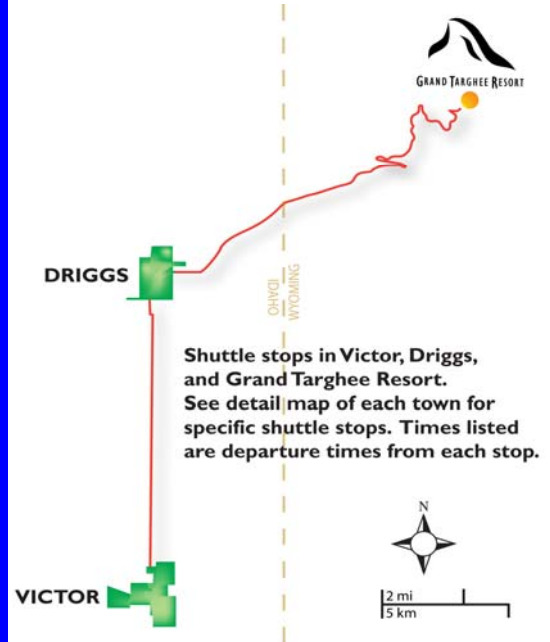

Shuttle FROM Grand Targhee Resort

Trip #	Depart the Resort	Driggs	Arrive in Victor
1	12:00 PM	12:30 PM	1:00 PM
2	1:00 PM	1:30 PM	2:00 PM
3	2:00 PM	2:30 PM	3:00 PM
4	3:00 PM	3:30 PM	4:00 PM
5	4:00 PM	4:30 PM	5:00 PM
6	5:00 PM	5:30 PM	6:00 PM
7	6:00 PM	6:30 PM	7:00 PM
8	7:00 PM	7:30 PM	8:00 PM
9	8:00 PM	8:30 PM	9:00 PM
10	9:00 PM	9:30 PM	10:00 PM
11	10:00 PM	10:30 PM	11:00 PM
12	11:00 PM	11:30 PM	12:00 AM
13	2:00 AM	2:15 AM	2:30 AM

4. Grand Targhee is not responsible for the theft, loss or damage to personal items.

5. Idaho statutes regarding open containers of alcohol including Idaho statute 23-505 apply.

6. The shuttle is FREE - on a space available basis.

SUNDAY, JULY 20, 2008

Shuttle TO Grand Targhee Resort

Trip #	Depart Victor	Driggs	Arrive at the Resort
1	11:00 AM	11:30 AM	12:00 PM
2	12:00 PM	12:30 PM	1:00 PM
3	1:00 PM	1:30 PM	2:00 PM
4	2:00 PM	2:30 PM	3:00 PM
5	3:00 PM	3:30 PM	4:00 PM
6	4:00 PM	4:30 PM	5:00 PM
7	5:00 PM	5:30 PM	6:00 PM

Shuttle FROM Grand Targhee Resort

Trip #	Depart the Resort	Driggs	Arrive in Victor
1	12:00 PM	12:30 PM	1:00 PM
2	1:00 PM	1:30 PM	2:00 PM
3	2:00 PM	2:30 PM	3:00 PM
4	3:00 PM	3:30 PM	4:00 PM
5	4:00 PM	4:30 PM	5:00 PM
6	5:00 PM	5:30 PM	6:00 PM
7	6:00 PM	6:30 PM	7:00 PM
8	7:00 PM	7:30 PM	8:00 PM
9	8:00 PM	8:30 PM	9:00 PM